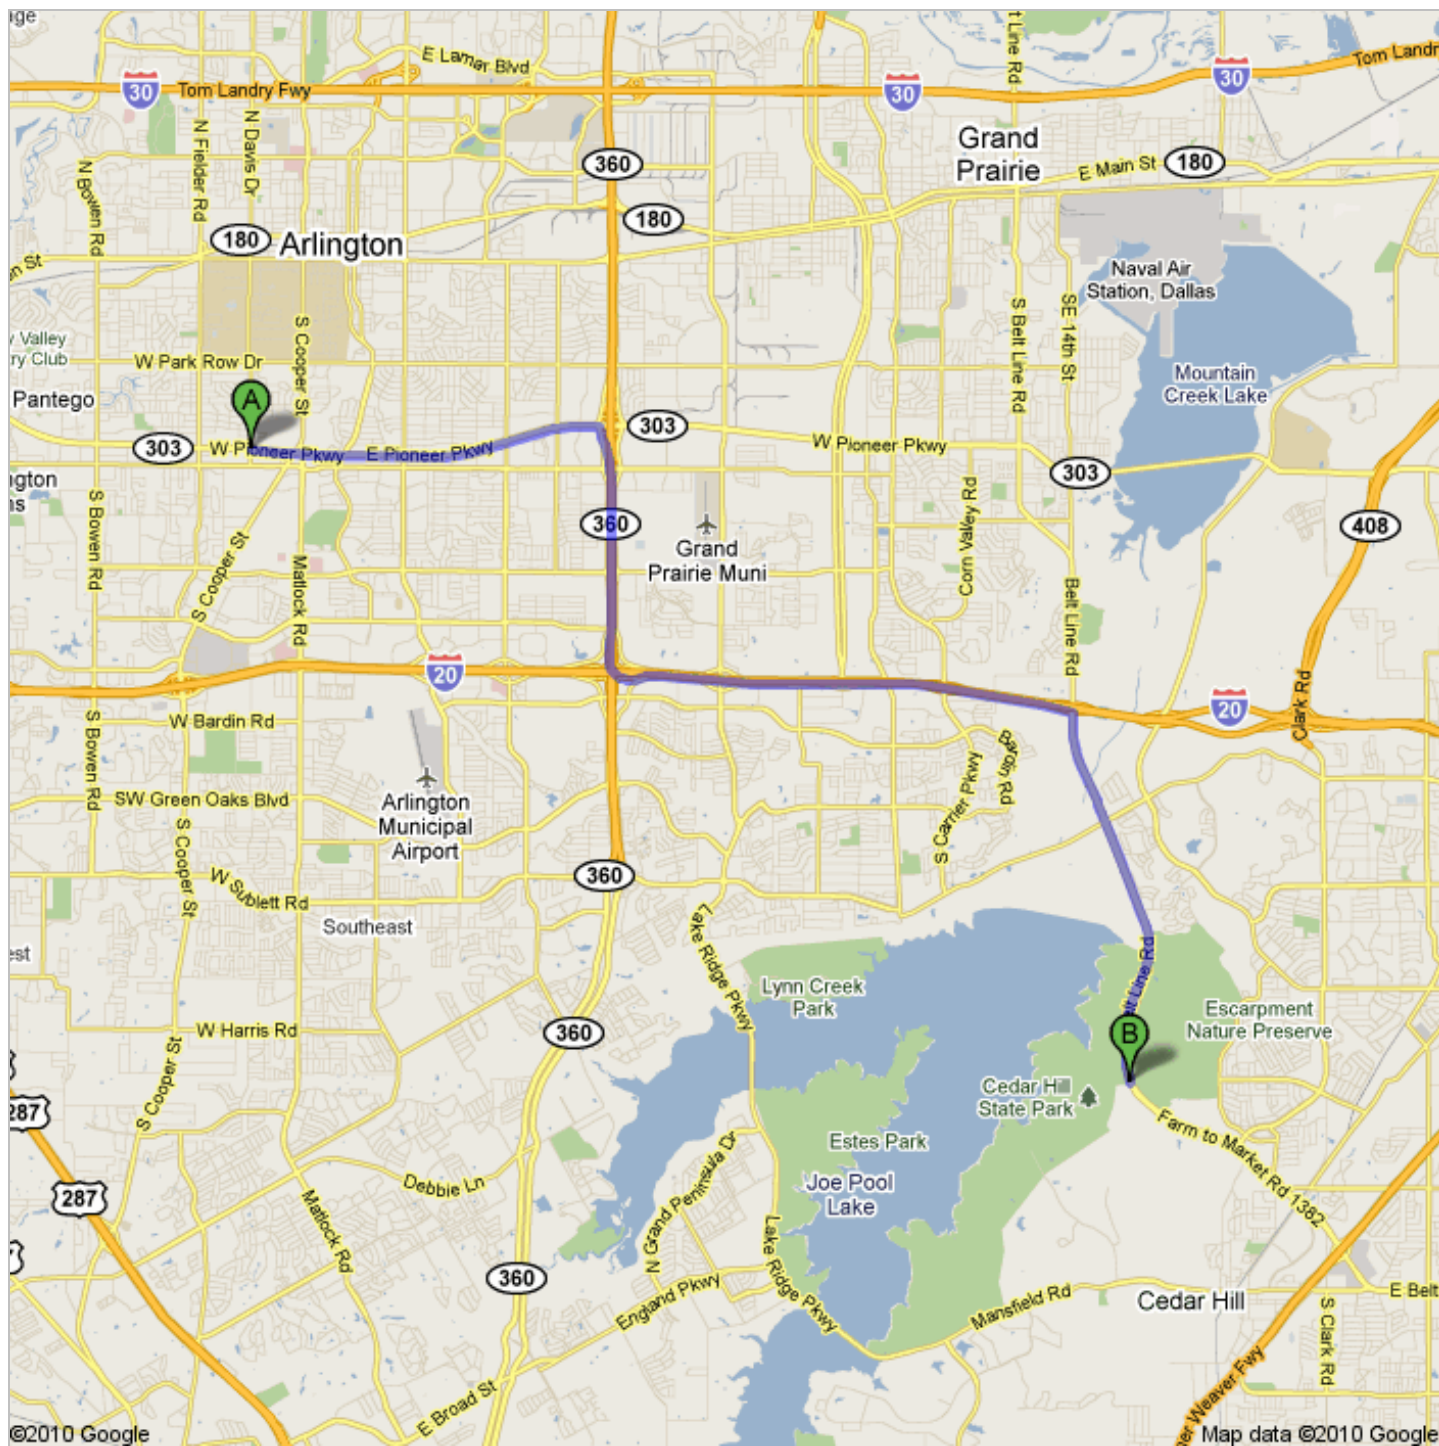

### Directions to State of Texas: Cedar Hill State Park

Cedar Hill, Texas 75104 - (972) 291-3900

**14.2 mi** – about **21 mins**

Starting at the Central YMCA branch.

**A** YMCA of Arlington  
 2200 South Davis Drive, Arlington, TX 76013-6285 - (817) 299-9629

1. Head **north** on **S Davis Dr** toward **W Pioneer Pkwy** go 10 ft  
total 10 ft
-  2. Take the 1st **right** onto **W Pioneer Pkwy** go 3.4 mi  
total 3.4 mi  
 About 7 mins
-  3. Turn **right** at **S Watson Rd** go 0.1 mi  
total 3.5 mi
-  4. Take the ramp on the **left** onto **TX-360 S** go 1.9 mi  
total 5.4 mi  
 About 2 mins
-  5. Take the exit onto **I-20 E** toward **Dallas** go 4.7 mi  
total 10.1 mi  
 About 5 mins
-  6. Take exit **457** for **Farm to Market 1382/Belt Line Rd** go 0.3 mi  
total 10.4 mi
-  7. Turn **right** at **Belt Line Rd/Farm to Market Rd 1382 S** go 3.8 mi  
total 14.2 mi  
 Continue to follow Farm to Market Rd 1382 S  
 Destination will be on the right  
 About 6 mins

**B** State of Texas: Cedar Hill State Park  
 Cedar Hill, Texas 75104 - (972) 291-3900

These directions are for planning purposes only. You may find that construction projects, traffic, weather, or other events may cause conditions to differ from the map results, and you should plan your route accordingly. You must obey all signs or notices regarding your route.

Map data ©2010 Google

Directions weren't right? Please find your route on [maps.google.com](http://maps.google.com) and click "Report a problem" at the bottom left.